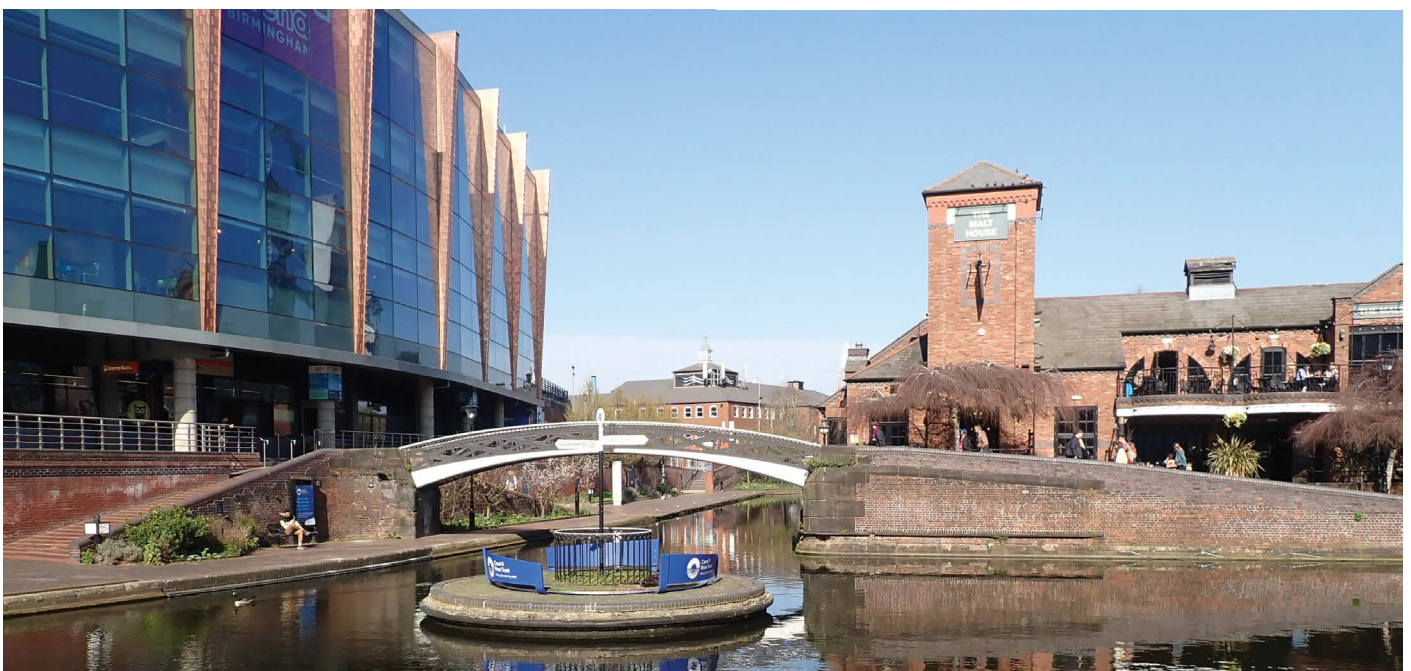

Black Sabbath Bridge.

The International Convention Centre.

Old Turn Junction with the Main Line crossing.

The Duplo giraffe and Lego Playground.

Loop goes sharp left and the Farmer's Bridge Flight drops away to start the Birmingham & Fazeley Canal, overlooked by the Malt Shovel, the Sea Life Centre, the Utilita Arena Birmingham and a full sized Duplo giraffe to draw attention to a Lego Discovery Centre.

The island in the centre of the canal is not a roundabout. It was installed during the Second World War to help stop the flow of water in the event of bomb damage.

Lego Playground

A full sized Duplo giraffe draws attention to the new Lego Playground.

Old Turn Junction with the Utilita Arena Birmingham, Birmingham & Fazeley Canal and Malt Shovel.